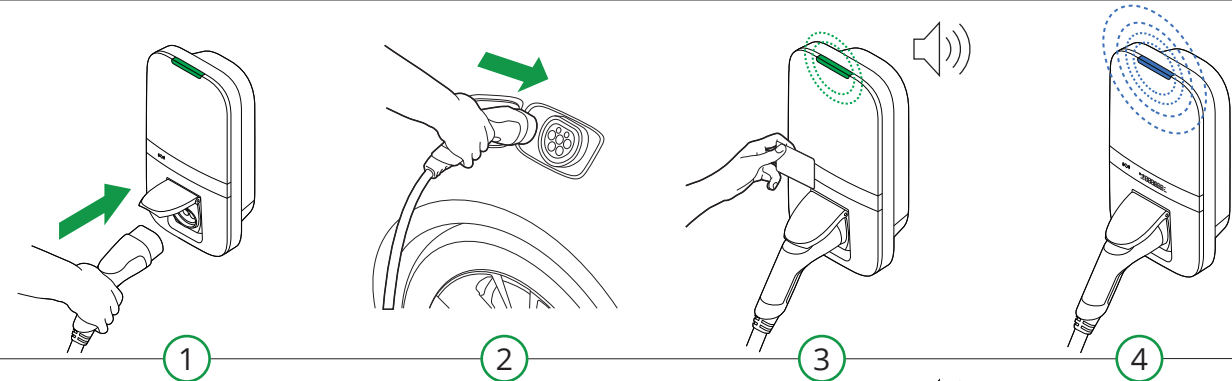

## HOW TO USE: SOCKET

LED Colours

Start Charging

Stop Charging

[www.parkingenergy.com](http://www.parkingenergy.com)

## HOW TO USE: CABLE

LED Colours

Start Charging

Stop Charging

For more information see the online manual