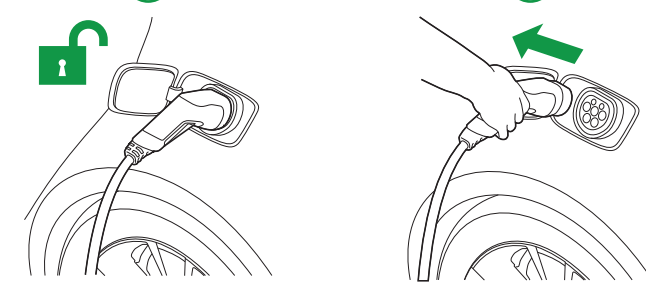

## HOW TO USE: SOCKET

LED Colours

Start Charging

Stop Charging

[www.parkingenergy.com](http://www.parkingenergy.com)

## HOW TO USE: CABLE

LED Colours

Start Charging

Stop Charging

For more information see the online manual