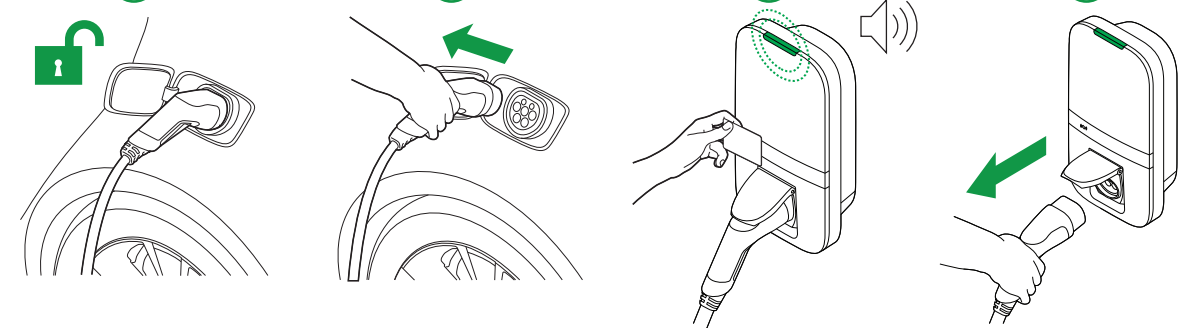

## HOW TO USE: SOCKET

LED Colours

Start Charging

Stop Charging

[www.parkingenergy.com](http://www.parkingenergy.com)

## HOW TO USE: CABLE

LED Colours

Start Charging

Stop Charging

For more information see the online manual