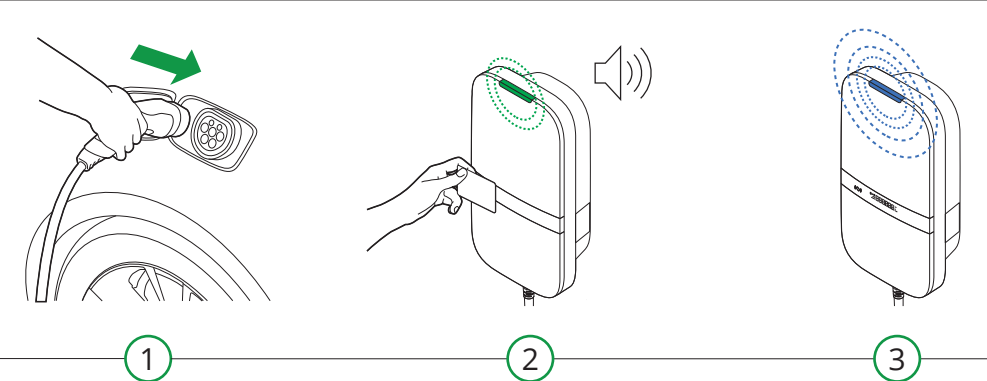

## HOW TO USE: SOCKET

LED Colours

Start Charging

Stop Charging

[www.parkingenergy.com](http://www.parkingenergy.com)

## HOW TO USE: CABLE

LED Colours

Start Charging

Stop Charging

For more information see the online manual